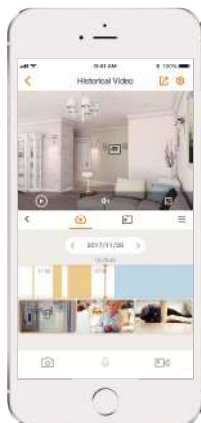

imou

Turret SE (-C)

1080P H.265 Turret Wi-Fi Camera

Turret SE delivers 2MP live monitoring with a choice of 2.8mm / 3.6 mm lens option, it supports the latest H.265 compression which can save up to 50% bandwidth and storage. Human Detection allows you to monitor what matters without receiving annoying false alerts.

-
-  **1080P Full HD Video**
See more than 720P
 -  **Human Detection**
Quickly find human targets in you home
 -  **Built-in Microphone**
High quality microphone picks up sounds clearly while monitoring
 -  **H.265 Codec**
Save more high-quality video in less space
 -  **24/7 Protection**
Infrared night vision for clear-as-day clarity even in pitch dark
 -  **Alarm Notification**
Sends instant motion-activated alerts to your mobile phone
 -  **Diversified Storage**
Supports NVR, Cloud Storage or Micro SD card (up to 512GB)
 -  **Wi-Fi Connection**
IEEE802.11b/g/n/ax(2.4 GHz) support Wi-Fi 6